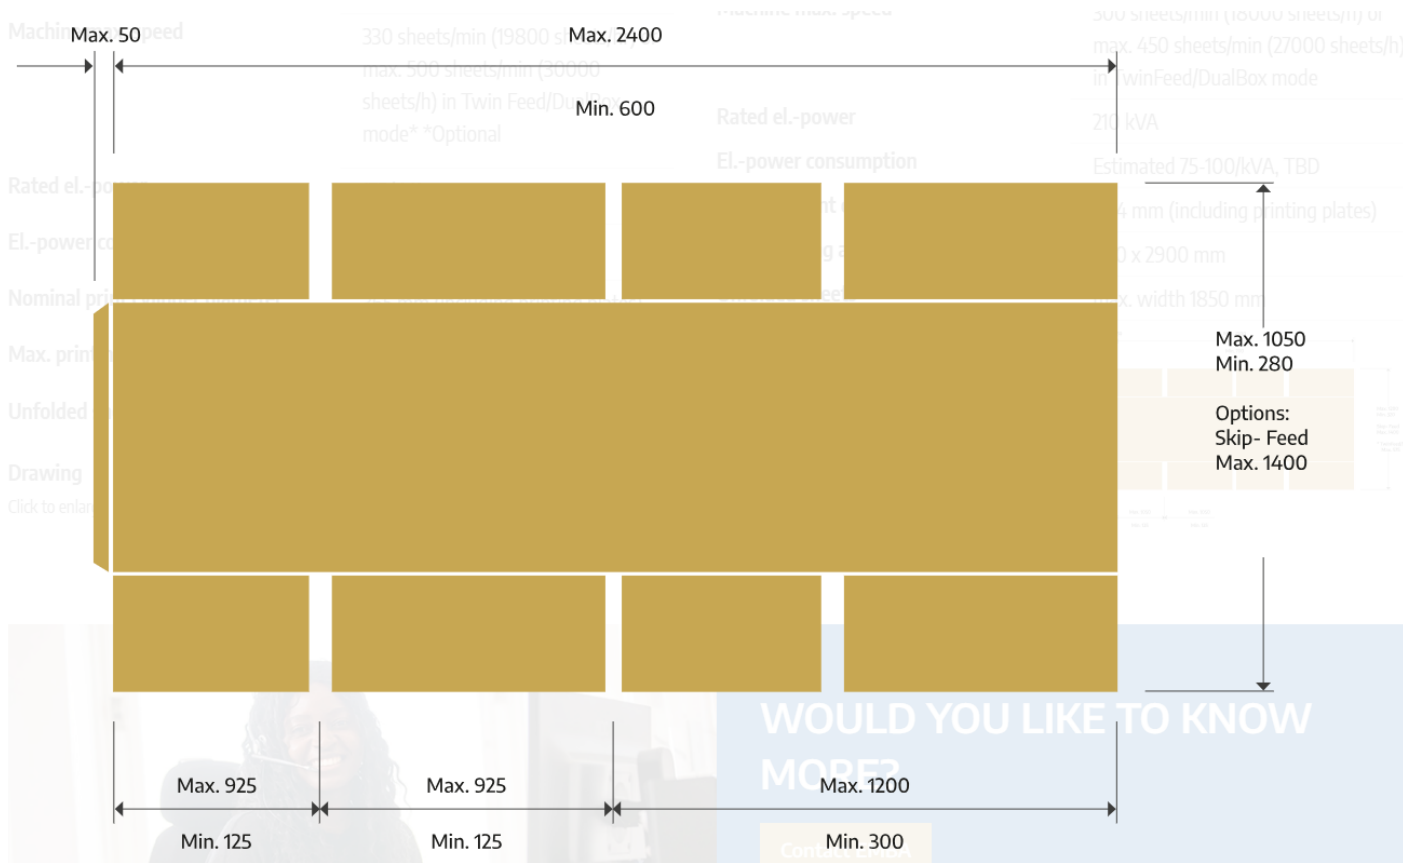

Infeed EMBA Rotovalve

Print units with ceramic Anilox Roller and Rubber rollers

Control system Allen Bradley PLC 5 with Windows HMI

Machine in very good condition, continuously updated and serviced

Deinstallation as Installation can be arranged