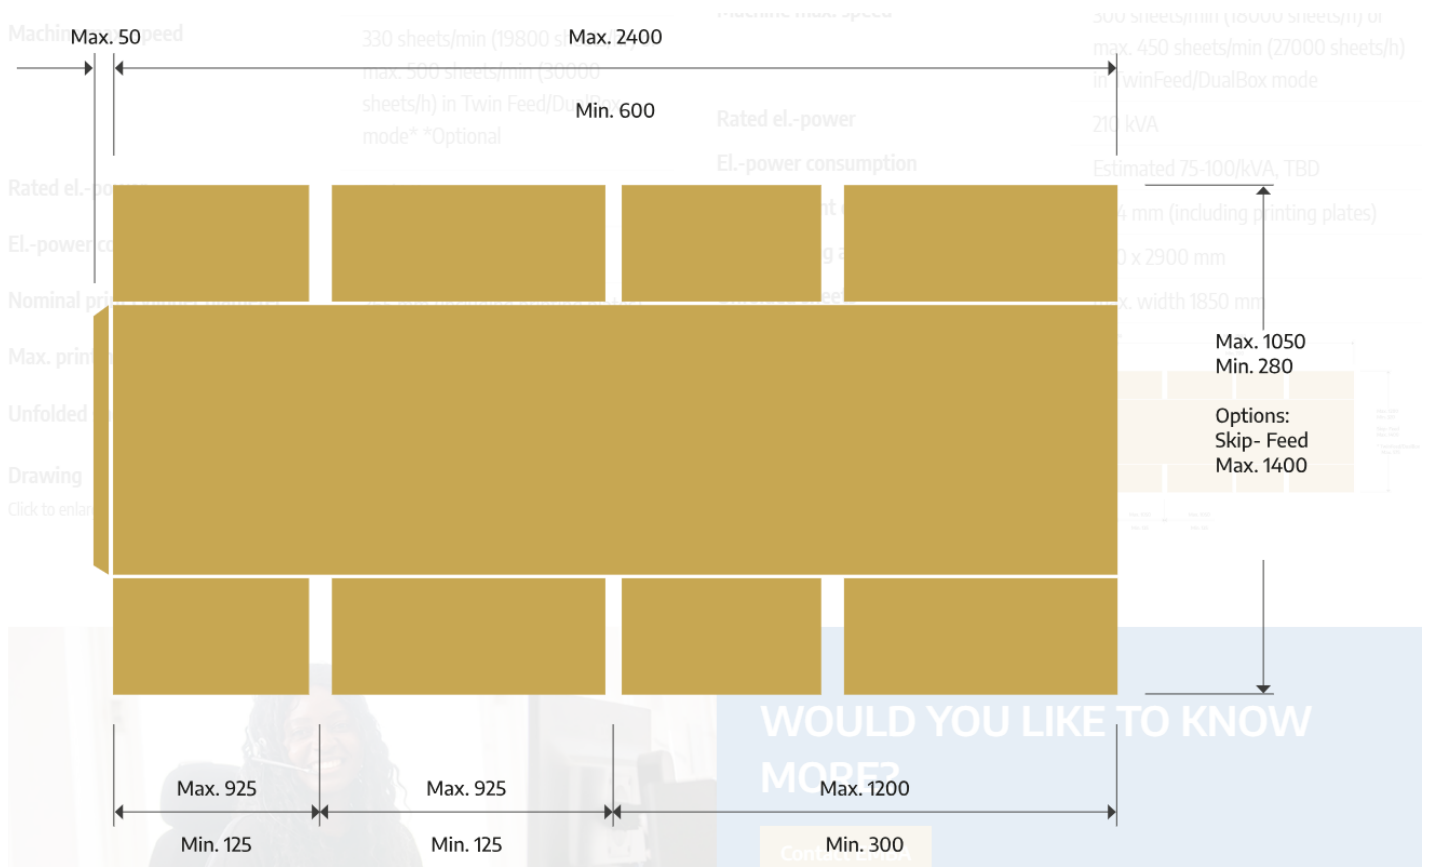

EMBA 244 Flexo Folder Gluer FOR SALE

EMBA 244 FLEXO FOLDER GLUER

- Emba Pre Feeder
 - 3 Print units
 - Die Cutter
- Signode Squarer Bundler
- **Year of manufacture:**
 - FFG and PreFeeder: 1985
 - Bundler and Palletizer: 2019
- Availability: December 2024
- Location: Northern Europe

Infeed EMBA Rotovalve

Print units with ceramic Anilox Roller and Rubber rollers

Control system Allen Bradley PLC 5 with Windows HMI

Machine in very good condition, continuously updated and serviced