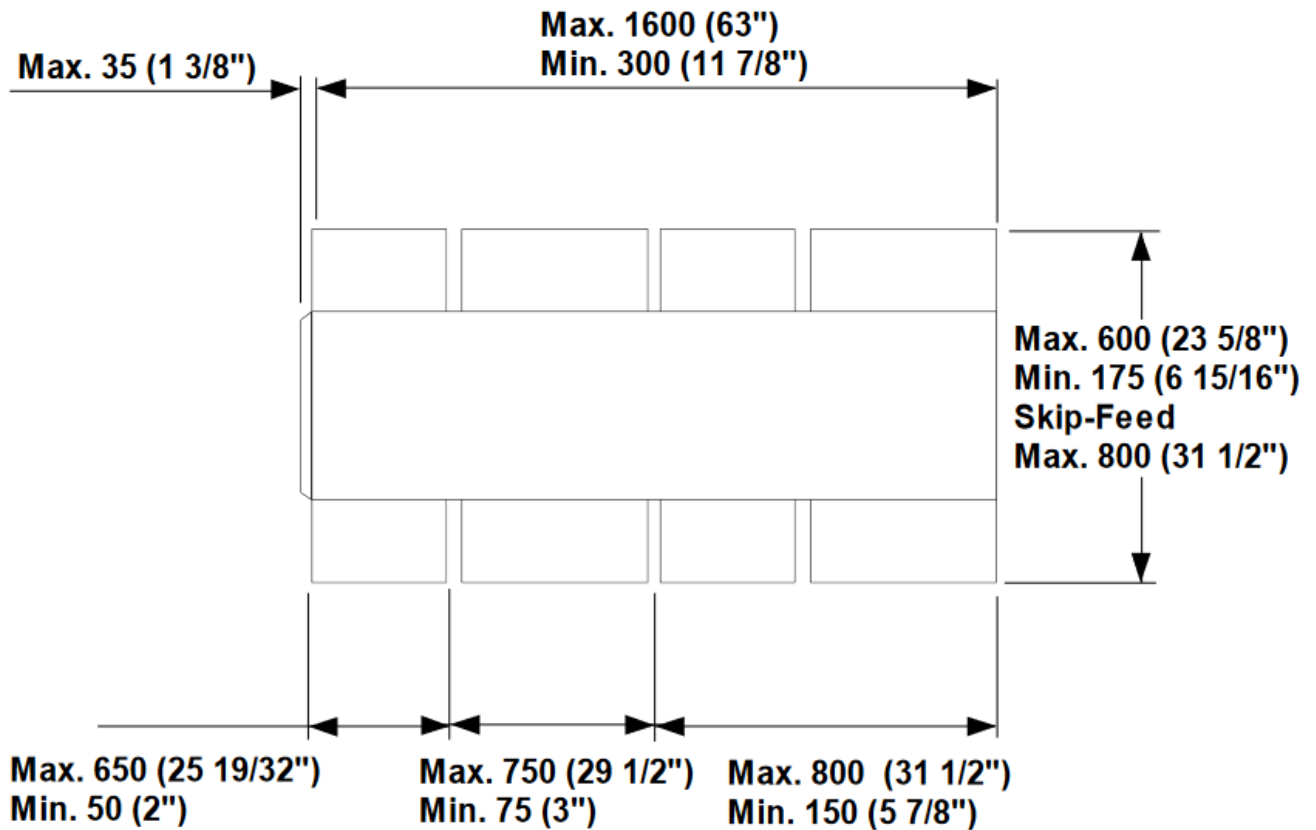

EMBA 160 Flexo Folder Gluer FOR SALE

EMBA 160 FLEXO FOLDER GLUER

- Emba Pre Feeder
 - 3 Print units
 - Die Cutter
- Signode Squarer Bundler
- CORRPAL Palletizer
- **Year of manufacture:**
 - FFG and PreFeeder: 1985
 - Bundler and Palletizer: 2019
- Availability: December 2024
- Location: Northern Europe

BLANK AND PANEL DIMENSIONS 160

Metric / Inch

Infeed EMBA Rotovalve

Print units with ceramic Anilox Roller and Rubber rollers

Control system Allen Bradley PLC 2 (upgrade c be installed)

Machine in very goos condition, contiunsly updated and serviced