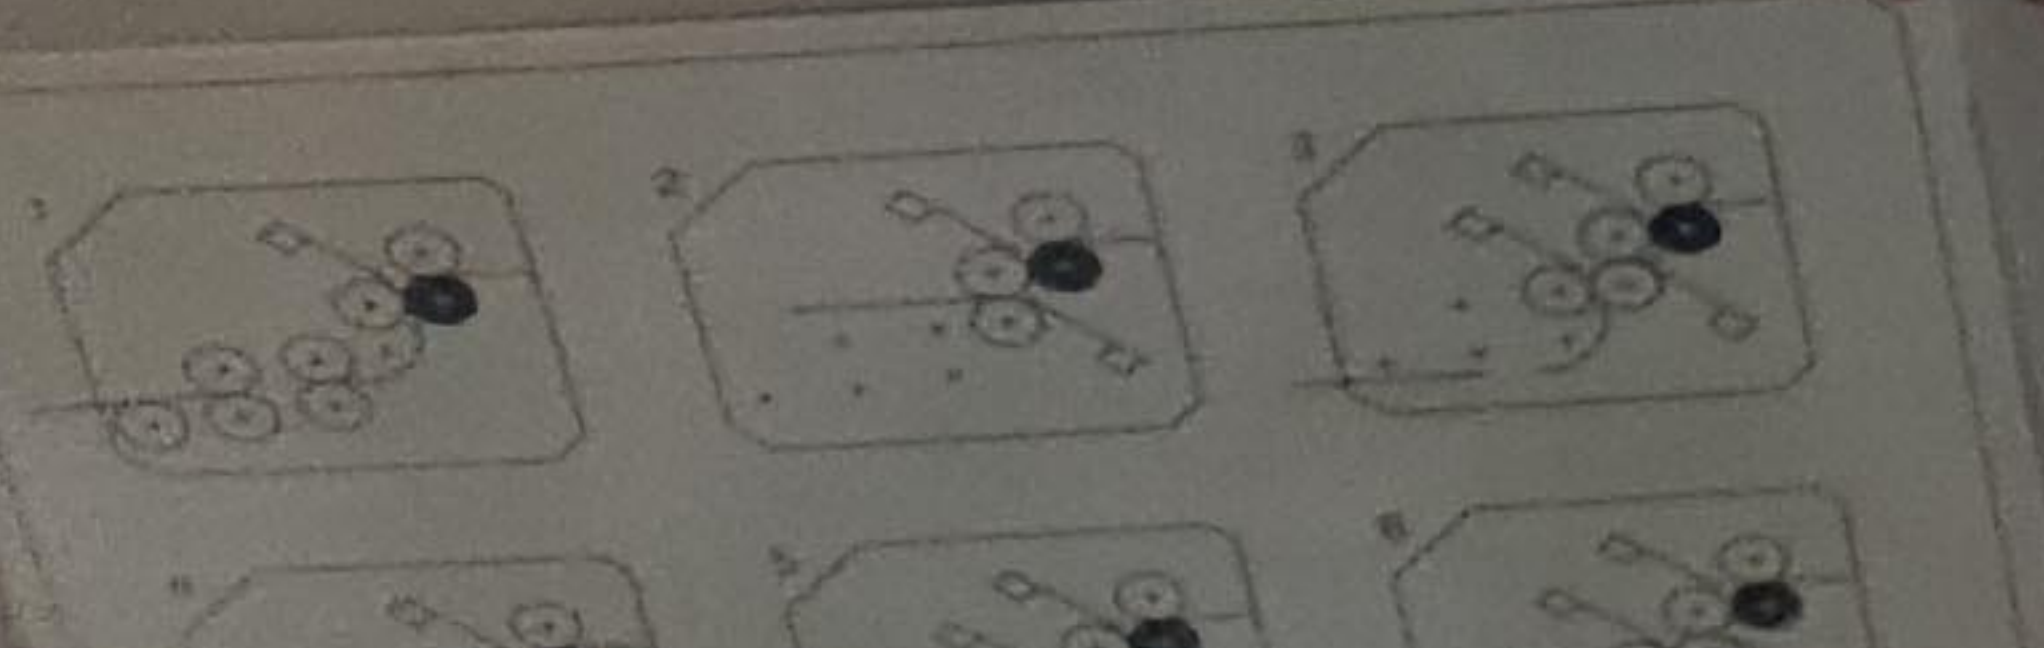

Concept
Robatech

Unica

FIDIA
MACCHINE
GRAFICHE

CHORINO

Control panel with a red emergency stop button and several knobs.

**FIDIA
MACCHINE
GRAFICHE**

Via Milano 229 SETTIMO T.SE (TO) -ITALY-

MACHINE TYPE

COMBI

NR.

540/03